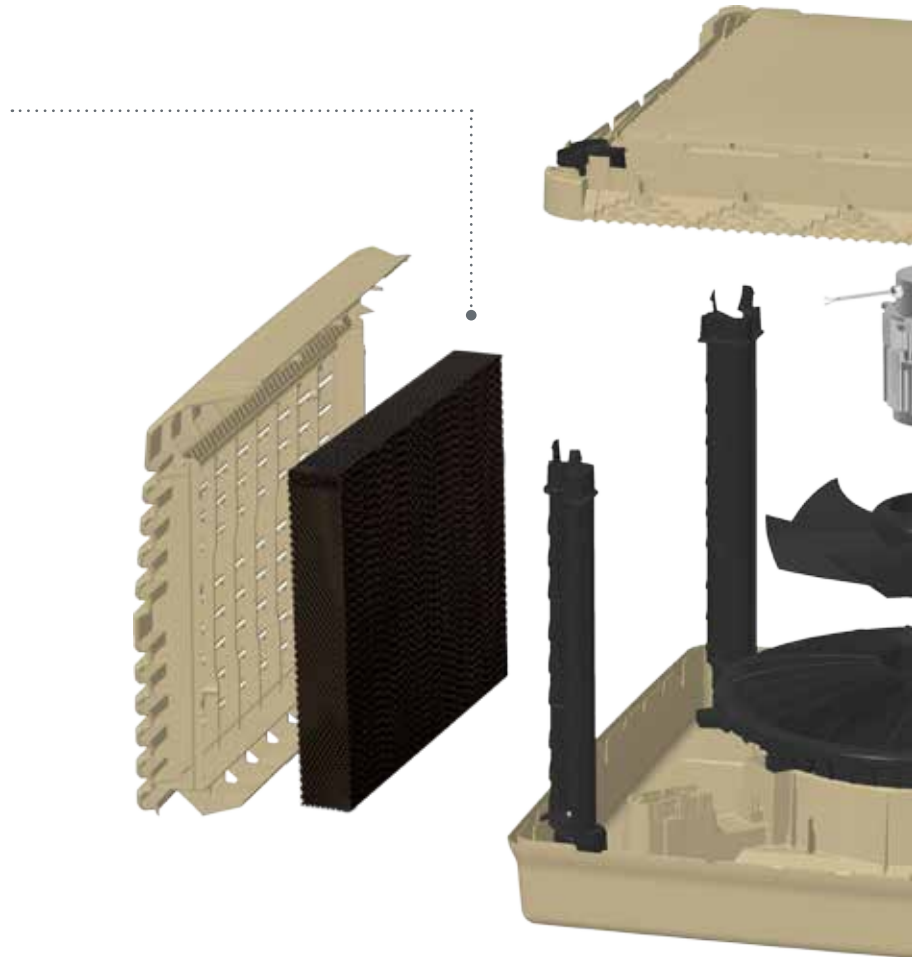

CONVAIR GUARANTEE

For complete peace of mind, Convair backs every one of its air conditioning systems with an industry leading comprehensive guarantee program.